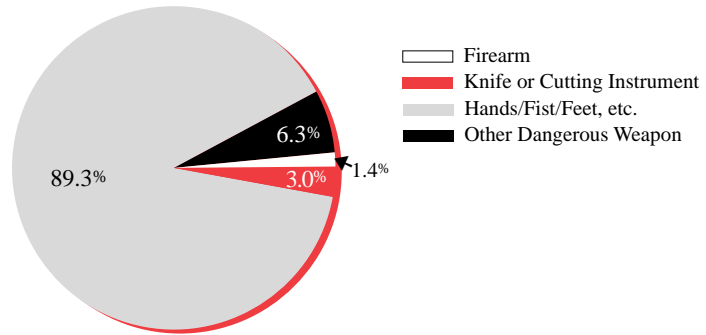

Documented Domestic Violence-Related Calls for Assistance, by Type of Weapon
Contra Costa, 1998

Percentage of Documented Domestic Violence Calls rose somewhat in East and West County, and dropped somewhat in Central County.

Population and Documented Domestic Violence Calls by Region
Contra Costa, 1998

Families that are safe, stable and nurturing