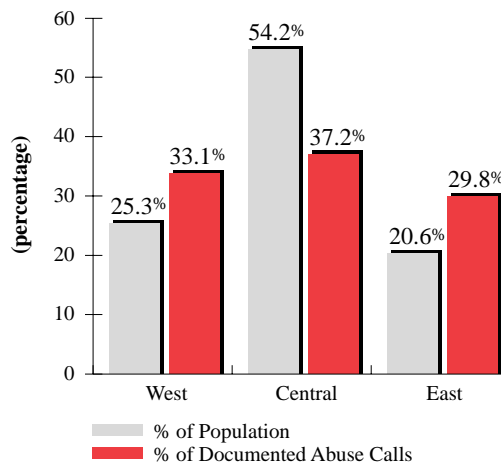

Documented Domestic Violence-Related Calls for Assistance, by Type of Weapon
Contra Costa, 1998

Percentage of Documented Domestic Violence Calls rose somewhat in East and West County, and dropped somewhat in Central County.

Population and Documented Domestic Violence Calls by Region
Contra Costa, 1998

Families that are safe, stable and nurturing